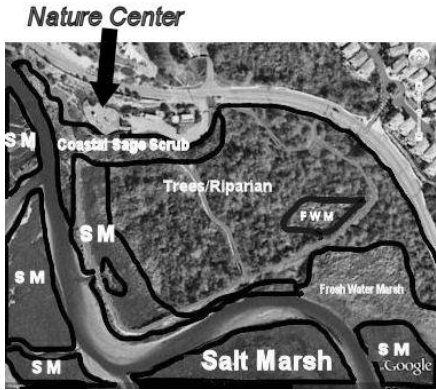

SAN ELIJO LAGOON ECOLOGICAL RESERVE NATURE CENTER

2710 Manchester Ave
Cardiff by the Sea, California. 92007
760-634-3026

NATURE CENTER TRAIL SPRING BIRD LIST For the Novice Birdwatcher

Habitats and Trail Distances

March 2010