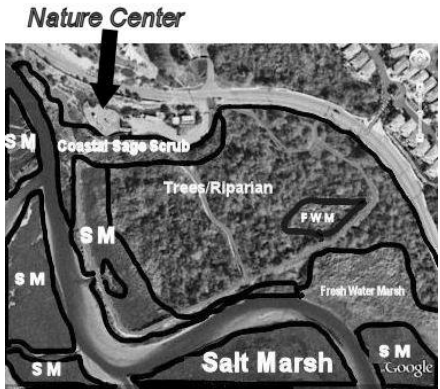

SAN ELIJO LAGOON ECOLOGICAL RESERVE NATURE CENTER

2710 Manchester Ave
Cardiff by the Sea, California. 92007
760-634-3026

Habitats and Trail Distances